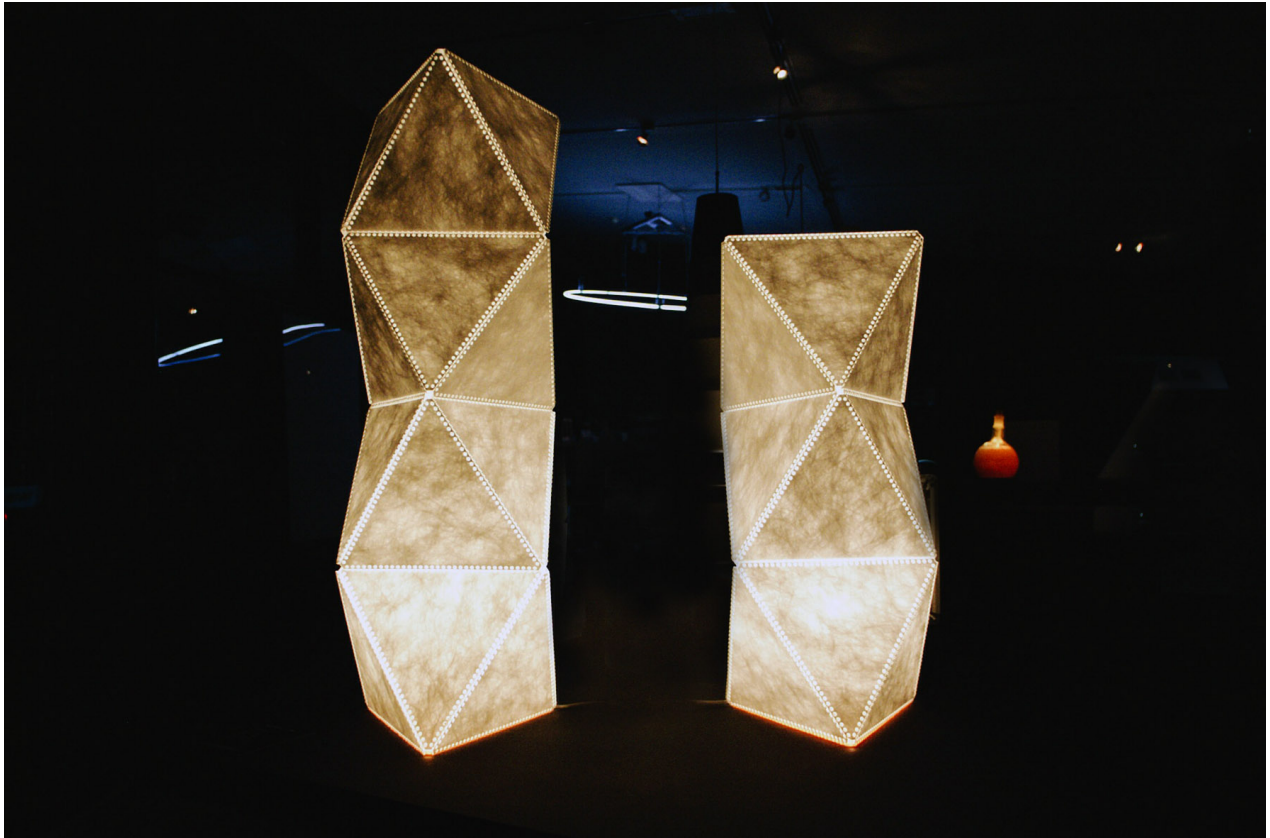

REIN JANSMA/ZJA

Rein Jansma/ZJA: Office Lamp, 2016

- paper, plastic, wire-O bindings, lamp
- size: 30 x 30 x 75 cm / 30 x 30 x 100 cm
- price: 850,- / 1.000 (ex. 6% btw).

ZJA is an internationally oriented office founded in 1990 by Rein Jansma and Moshe Zwarts. The ZJA team is specialized in infrastructure, public transport, sport and leisure. The office draws on state-of-the-art technical expertise thanks to amongst others its independent research & development department. Next to their technical expertise their work also has a strong artistic dimension, that is based on a inquisitive and distinct observation of the world. As Rein Jansma puts it: *'Wherever we go, we look. At people, at cyclists, at queues, at building materials, at rituals, at supporters, at how people move in a park, at history, at menus, at a dune, at advertising. Everything we see finds its way back into our work'*

The Office Lamp is constructed with a stack of octahedrons; eight equilateral faces. It is made with everyday materials, paper, plastic and wire-o, that can be found at every office and can be used for different purposes. With this in mind Rein Jansma has thought of a new way on how to connect everyday materials and to design a new sustainable product. The office lamp has a resemblance with the radar mast at Zandvoort which was designed by Zwarts & Jansma Architects (ZJA) in 2013, that on his turn was based on a lamp: the Akari by the American/Japanese designer and artist Isamu Noguchi.